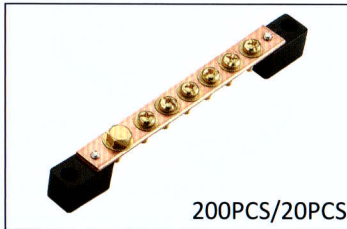

WJ-9106
動力端子板 6P
Grounding Terminal Plate Power