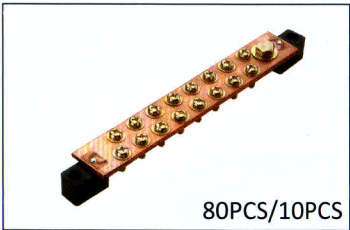

WJ-9116
動力端子板 16P
Grounding Terminal Plate Power