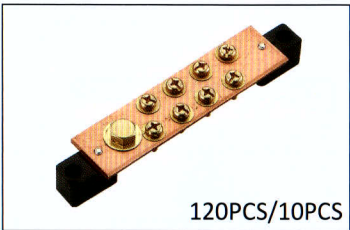

WJ-9105
動力端子板 5P
Grounding Terminal Plate Power

WJ-9106
動力端子板 6P
Grounding Terminal Plate Power

WJ-9107
動力端子板 7P
Grounding Terminal Plate Power

WJ-9110
動力端子板 10P
Grounding Terminal Plate Power

WJ-9112
動力端子板 12P
Grounding Terminal Plate Power

WJ-9114
動力端子板 14P
Grounding Terminal Plate Power

WJ-9118
動力端子板 18P
Grounding Terminal Plate Power

WJ-9120
動力端子板 20P
Grounding Terminal Plate Power

WJ-9122
動力端子板 22P
Grounding Terminal Plate Power

WJ-9124
動力端子板 24P
Grounding Terminal Plate Power

WJ-9126
動力端子板 26P
Grounding Terminal Plate Power

WJ-9108
動力端子板 8P
Grounding Terminal Plate Power

WJ-9116
動力端子板 16P
Grounding Terminal Plate Power

60PCS/10PCS

200PCS/20PCS

200PCS/20PCS

200PCS/20PCS

120PCS/10PCS